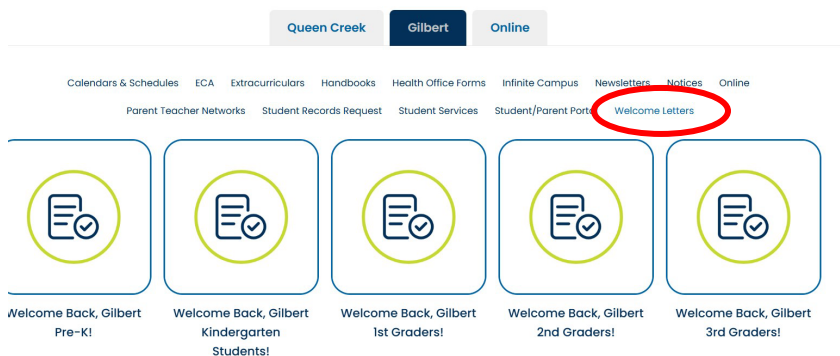

Step 5: Find Your Teacher's Letter and Supply List

After selecting the grade-level card, read through the grade-level letter, then scroll to the bottom of the page. There you'll find your teacher's name along with a link to their "1st Grade Letter / Supply List" and their email address, as shown below: